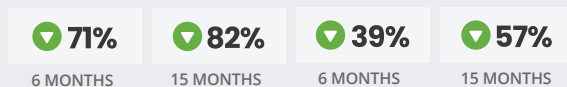

edriving.com/mentor-defender

 **SCLERA** | Mentor Defender
by eDriving

Proven Results

eDriving analysis conducted in December 2020 coinciding with 1.5 billion Mentor miles/kilometres driven concluded that drivers initially categorized as Very High Risk or High Risk achieved marked improvement in FICO® Safe Driving Score and significant reduction in speeding and distraction events.

Driver Events Improvement*

Speeding

Distraction

FICO® Safe Driving Score Improvement*

*Improvement among 2 cohorts of Very High-Risk and High-Risk drivers using Mentor for 6 and 15 months, respectively.

Engaging, Life-Saving Features