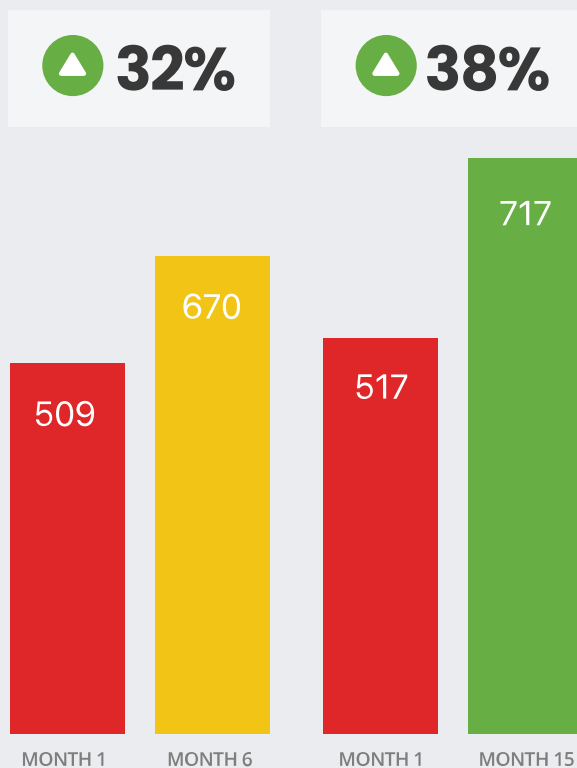

Proven Results

eDriving analysis conducted in December 2020 coinciding with 1.5 billion Mentor miles/kilometres driven concluded that drivers initially categorized as Very High Risk or High Risk achieved marked improvement in FICO® Safe Driving Score and significant reduction in speeding and distraction events.

Driver Events Improvement*

Speeding

Distraction

FICO® Safe Driving Score Improvement*

*Improvement among 2 cohorts of Very High-Risk and High-Risk drivers using Mentor for 6 and 15 months, respectively.

Engaging, Life-Saving Features

FICO® Safe Driving Score*

Through eDriving's partnership with industry analytics leader FICO®, drivers receive an individual FICO® Safe Driving Score, validated for its ability to predict the likelihood of a driver being involved in a collision.

EcoDrive

Dashboard indicator shows drivers just how eco-friendly their driving is and reminds them that smooth, defensive driving IS eco-driving.

Coaching & Tips

From hundreds of titles, engaging core (orientation) and targeted micro-training modules are prescribed to provide a solid foundation, as well as address individual risk patterns. Available in 27 languages with support for both right- and left-hand drive vehicles.

Emergency Response Services

With Defender's Automatic Crash Detection and Personal SOS features powered by Sfera and Bosch, crashes or personal emergencies inside or outside the vehicle will result in a live call AND dispatch of help from one of Bosch's call centers serving more than 50 countries.

Circles

Circles promotes friendly competition by enabling drivers to set up groups in which they can see family members' and friends' progress/scores, and use emojis and chat functionality to send motivational messages. And with Circles' "Location Finder" feature, family and friends can view the location of loved ones on a map at ANY time for reassurance that they are safe or nearing their destination.

Rewards

Drivers can earn badges and collect points to redeem for rewards – either ours, your corporate program's rewards, or both! A great way to keep drivers engaged and committed to continuous improvement!

Personal Insurance Savings

Drivers can leverage their FICO® Safe Driving Score for savings on personal insurance, offered through Jerry.com, a licensed broker for over 50 insurance providers in the U.S. Safer drivers save more!

* Bosch name and logo are trademarks of Bosch and are used with permission. Sfera name and logo are trademarks of Sfera Inc. and are used with permission.