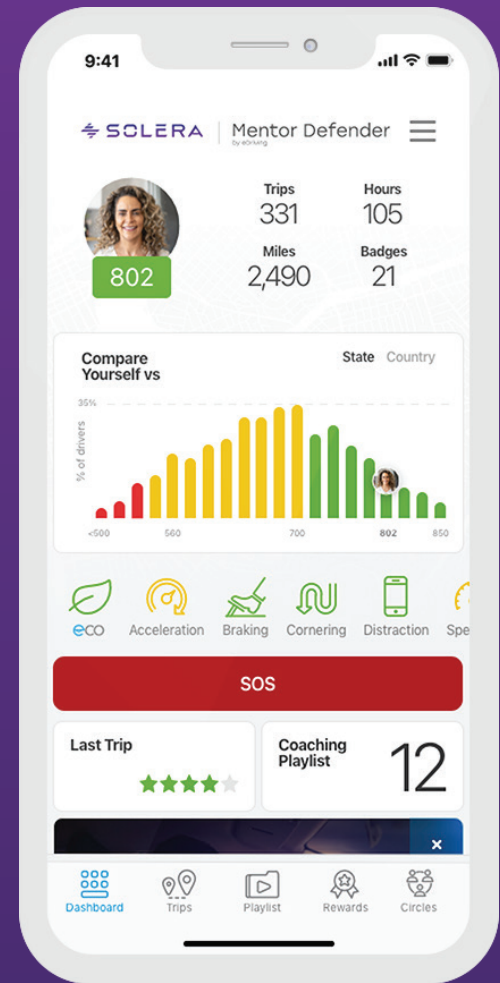

Mentor Defender

by eDriving

Driver risk management for ALL employees and their families

For 25 years we've been working with organizations globally, helping them to create crash-free cultures, with a primary focus on improving behaviors. Our mission has been steadfast – to ensure that everyone who drives for work purposes returns home safely at the end of every day. Now, we're expanding our reach with our latest Mentor solution that can be used by employees and family members outside of a fleet driver safety program.

Introducing **Mentor Defender**, a new tailored version of our award-winning Mentor smartphone app designed especially for:

- **ALL EMPLOYEES**, not just those driving for work purposes
- **FAMILY MEMBERS**, particularly inexperienced drivers between the ages of 16-21
- **PARTNERS & CUSTOMERS**, who are part of your eco-system and whose safety and well-being matters to you and your employees

* eDriving analysis conducted in December 2020 coinciding with 1.5 billion Mentor miles/kilometres driven

Mentor Defender Benefits

- Reduced collisions, incidents, injuries, license violations - Safer roads for all!
- Ability to save on insurance premiums
- Peace of mind from 24 x 7 emergency support and family location tracking (with approval)
- Proven sustained driver behavior change
- Reduced speeding events – by up to 82%*
- Reduced distraction/phone use events – by up to 57%*
- Reduced emissions; increased eco-driving
- Comprehensive driver privacy protection
- Deep, respected expertise of eDriving & its partners

edriving.com/mentor-defender

 **SCLERA** | Mentor Defender
by eDriving

Proven Results

eDriving analysis conducted in December 2020 coinciding with 1.5 billion Mentor miles/kilometres driven concluded that drivers initially categorized as Very High Risk or High Risk achieved marked improvement in FICO® Safe Driving Score and significant reduction in speeding and distraction events.